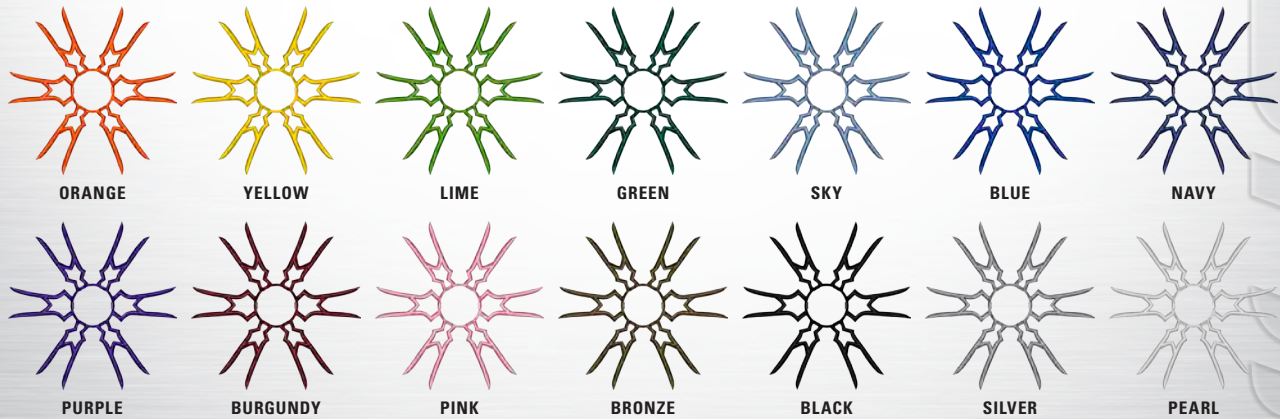

DELUXE WHEELS

AND WICKED INSERTS

12" DELUXE WHEELS • 57 SERIES

Aluminum wheels in Chrome, Satin Black, or Machined-Black Finish / Fit DoubleTake® 12" Street and Trail Tires
Available with or without Wicked Inserts

WICKED WHEEL INSERTS • 57 SERIES ONLY

Solid colored plastic inserts that won't chip or flake / 15 vibrant colors to choose from
Works seamlessly with our DoubleTake® Color-Match System

DOUBLETAKE® COLOR-MATCH SYSTEM

*Simplifying the art of golf car customization with color-coordinated accessories.
Body Sets • Dashes • Enclosures • Seat Cushions • Tops • Wheels*

DELUXE WHEELS AND TIRES (CONTINUED)

10" DELUXE WHEELS • 56 SERIES
12" DELUXE WHEELS • 59 SERIES - 60 SERIES

Aluminum wheels in Chrome or Machined-Black Finish / Fit DoubleTake® 10" - 12" Street and Trail Tires
Not available with Wicked Inserts

59 "SS" SERIES - CHROME - 12"

56 SERIES - CHROME - 10"

60 SERIES - CHROME - 12"