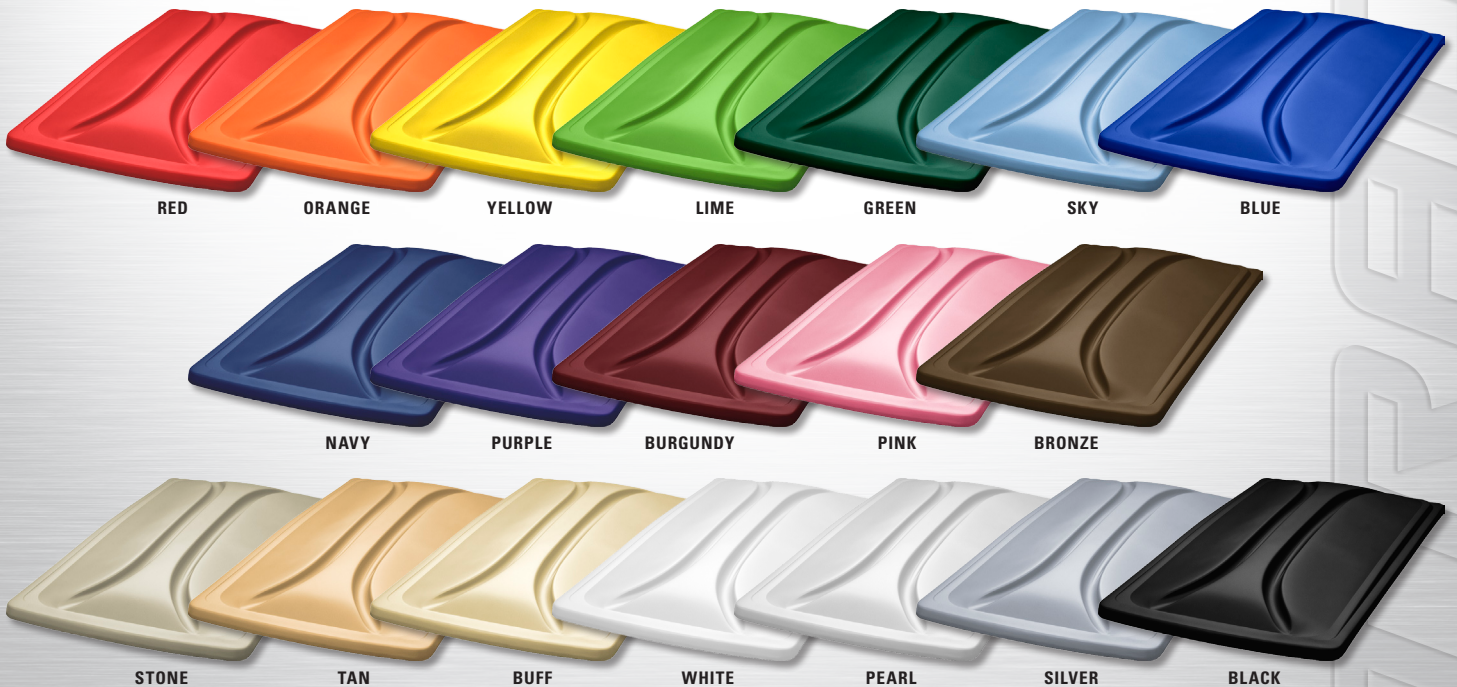

Available for Club Car DS & Precedent, E-Z-GO TXT & RXV, Yamaha G14-22 & Drive, Star

DOUBLETAKE COLOR-MATCH SYSTEM

Body Sets • Dashes • Track Tops • Seat Cushions • Enclosures

*Sold separately.

LONG TRACK TOPS

4-PASSENGER

RED

Club Car® Precedent - Phantom

LONG TRACK TOPS FOR 4 PASSENGERS

Thermoformed from solid colored plastic / Textured, scratch-resistant finish

19 vibrant colors to choose from that won't chip or flake

DOUBLETAKE COLOR-MATCH SYSTEM

Body Sets • Dashes • Track Tops • Seat Cushions • Enclosures

RED

ORANGE

YELLOW

LIME

GREEN

SKY

Body Sets • Dashes • Track Tops • Seat Cushions • Enclosures

RED

ORANGE

YELLOW

LIME

SKY

BURGUNDY

BLACK