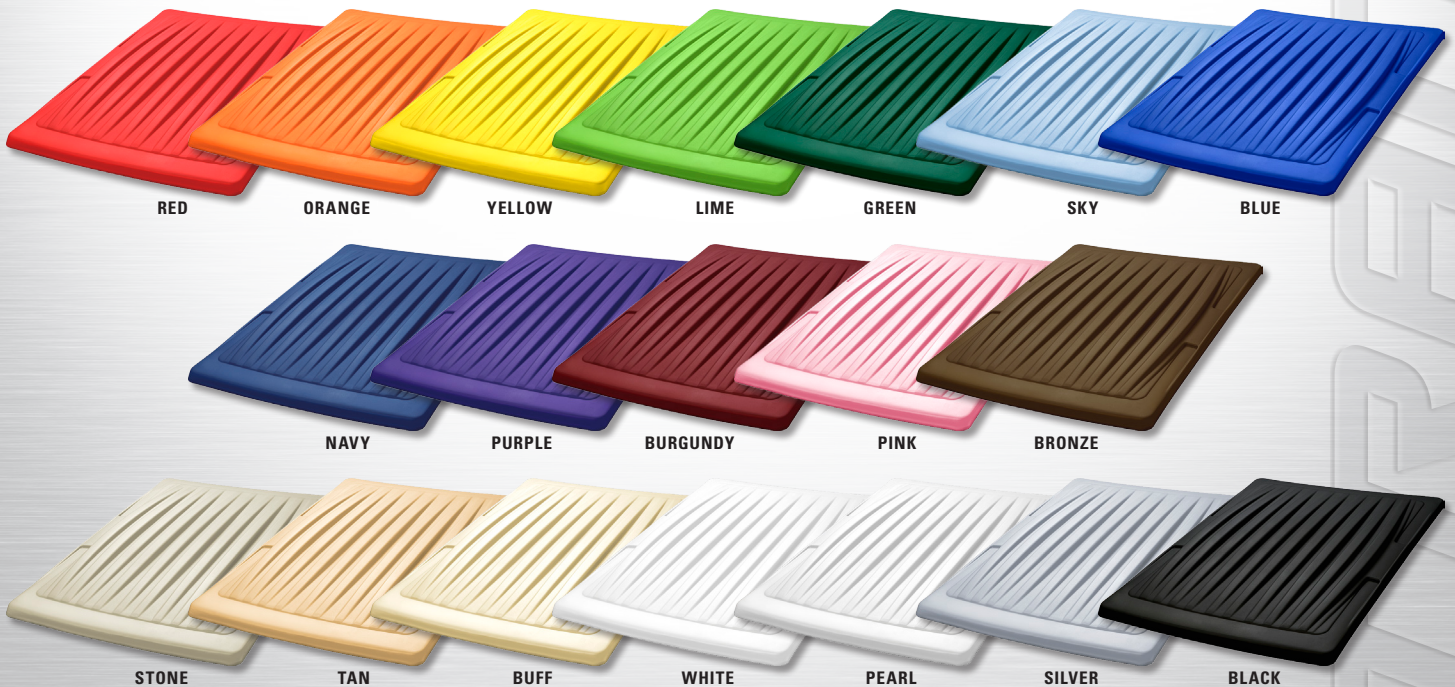

SHORT TRACK TOPS

2-PASSENGER

Optional Cargo Rack*
Great for beach chairs, beach bags, hunting gear, etc.

ORANGE

Club Car® Precedent

SHORT TRACK TOPS FOR 2 PASSENGERS

Thermoformed from solid colored plastic / Textured, scratch-resistant finish

19 vibrant colors to choose from that won't chip or flake

Works seamlessly with our DoubleTake® Color-Match System

Kwick-Track™ Rails are built into each Track Top / Simple Kwick-Switch Valance and Enclosure installation

Available for Club Car DS & Precedent, E-Z-GO TXT & RXV, Yamaha G14-22 & Drive, Star

DOUBLETAKE COLOR-MATCH SYSTEM

Body Sets • Dashes • Track Tops • Seat Cushions • Enclosures

*Sold separately.

LONG TRACK TOPS

4-PASSENGER

RED

Club Car® Precedent - Phantom

LONG TRACK TOPS FOR 4 PASSENGERS

Thermoformed from solid colored plastic / Textured, scratch-resistant finish

19 vibrant colors to choose from that won't chip or flake