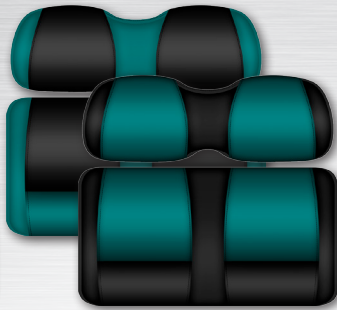

TEA / BLK • BLK / TEA