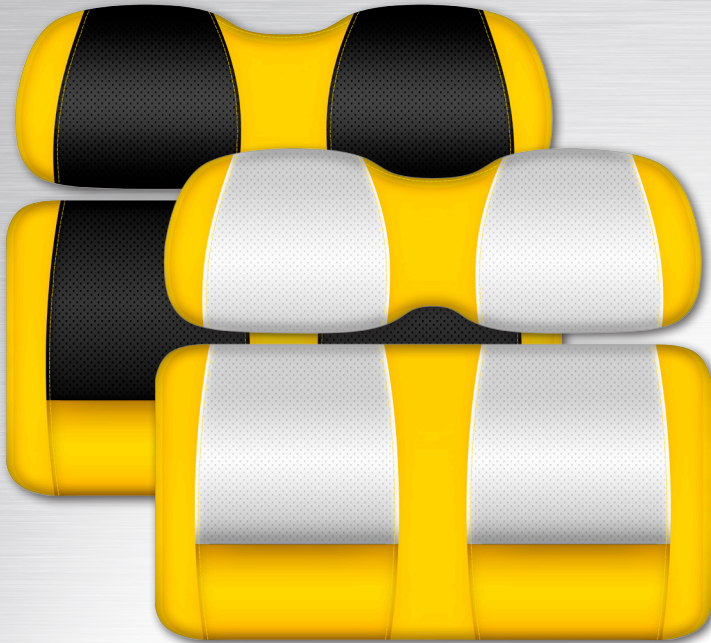

CLUBHOUSE SERIES

DELUXE CUSHIONS

YLW / BLK • YLW / WHT