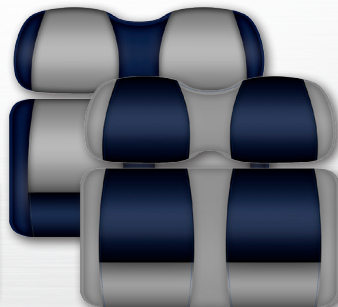

DOUBLETAKE COLOR-MATCH SYSTEM

Body Sets • Dashes • Track Tops • Seat Cushions • Enclosures

ORG / RYL • RYL / ORG

BLK / RYL • RYL / BLK

NVY / SLV • SLV / NVY

BLK / SLV • SLV / BLK

FANATIC SERIES - DELUXE CUSHIONS / CONTINUED