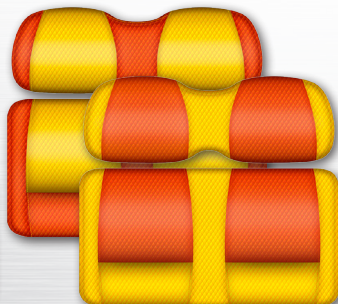

ORG / YLW • YLW / ORG