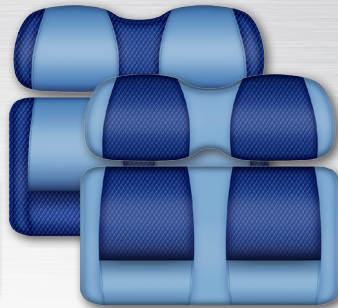

BLU / SKY • SKY / BLU