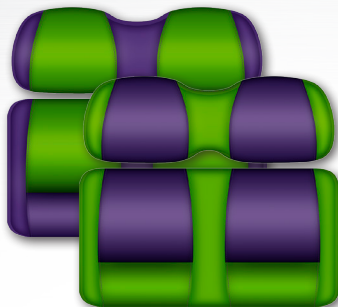

DOUBLETAKE COLOR-MATCH SYSTEM

Body Sets • Dashes • Track Tops • Seat Cushions • Enclosures

ORG / LIM • LIM / ORG

ORG / YLW • YLW / ORG

ORG / BLU • BLU / ORG

ORG / RED • RED / ORG

TROPICAL SERIES - DELUXE CUSHIONS / CONTINUED

YLW / LIM • LIM / YLW

BLU / LIM • LIM / BLU

BLU / SKY • SKY / BLU

BLU / YLW • YLW / BLU

PUR / LIM • LIM / PUR*

PUR / SKY • SKY / PUR*

Yamaha® Drive - Vortex

Club Car® Precedent - Phantom