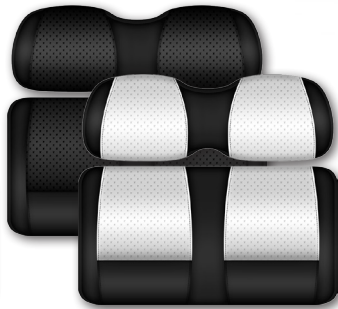

DELUXE CUSHION SETS • CLUBHOUSE SERIES

Made from 100% marine-grade vinyl with UV Protection
A wide variety of vibrant colors / Bold design features a textured accent pattern
Works seamlessly with our DoubleTake® Color-Match System
Thick, molded foam cushions provide superior comfort and support / Choose from black or white options
Available with matching rear seat cushions for all DoubleTake Rear Seat Kits (sold separately)

DOUBLETAKE COLOR-MATCH SYSTEM

Body Sets • Dashes • Track Tops • Seat Cushions • Enclosures

RED / BLK • RED / WHT

ORG / BLK • ORG / WHT

YLW / BLK • YLW / WHT

LIM / BLK • LIM / WHT

CLUBHOUSE SERIES - DELUXE CUSHIONS / CONTINUED

GRN / BLK • GRN / WHT

SKY / BLK • SKY / WHT

BLU / BLK • BLU / WHT

NVY / BLK • NVY / WHT

PUR / BLK • PUR / WHT

BUR / BLK • BUR / WHT

PNK / BLK • PNK / WHT

SND / BLK • SND / WHT

BRZ / BLK • BRZ / WHT

SLV / BLK • SLV / WHT

BLK / BLK • BLK / WHT

WHT / WHT • WHT / BLK

Club Car® Precedent

Yamaha® Drive - Vortex

EXTREME SERIES

DELUXE CUSHIONS