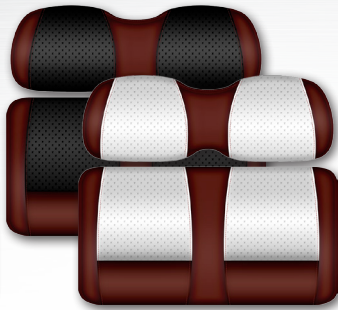

DELUXE CUSHION SETS • CLUBHOUSE SERIES

Made from 100% marine-grade vinyl with UV Protection
A wide variety of vibrant colors / Bold design features a textured accent pattern
Works seamlessly with our DoubleTake® Color-Match System
Thick, molded foam cushions provide superior comfort and support / Choose from black or white options
Available with matching rear seat cushions for all DoubleTake Rear Seat Kits (sold separately)

DOUBLETAKE COLOR-MATCH SYSTEM

Body Sets • Dashes • Track Tops • Seat Cushions • Enclosures

RED / BLK • RED / WHT

ORG / BLK • ORG / WHT

YLW / BLK • YLW / WHT

LIM / BLK • LIM / WHT

CLUBHOUSE SERIES - DELUXE CUSHIONS / CONTINUED

GRN / BLK • GRN / WHT

SKY / BLK • SKY / WHT

BLU / BLK • BLU / WHT

NVY / BLK • NVY / WHT

PUR / BLK • PUR / WHT

BUR / BLK • BUR / WHT

PNK / BLK • PNK / WHT

SND / BLK • SND / WHT

BRZ / BLK • BRZ / WHT

SLV / BLK • SLV / WHT

BLK / BLK • BLK / WHT

WHT / WHT • WHT / BLK

Club Car® Precedent

Yamaha® Drive - Vortex

EXTREME SERIES

DELUXE CUSHIONS