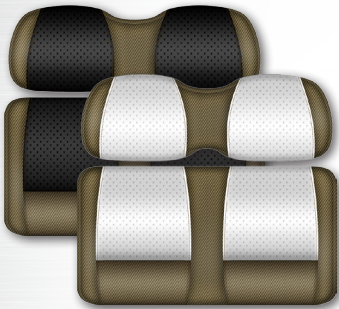

DELUXE CUSHION SETS • CLUBHOUSE SERIES

Made from 100% marine-grade vinyl with UV Protection
A wide variety of vibrant colors / Bold design features a textured accent pattern
Works seamlessly with our DoubleTake® Color-Match System
Thick, molded foam cushions provide superior comfort and support / Choose from black or white options
Available with matching rear seat cushions for all DoubleTake Rear Seat Kits (sold separately)

DOUBLETAKE COLOR-MATCH SYSTEM

Body Sets • Dashes • Track Tops • Seat Cushions • Enclosures

RED / BLK • RED / WHT

ORG / BLK • ORG / WHT

YLW / BLK • YLW / WHT

LIM / BLK • LIM / WHT

CLUBHOUSE SERIES - DELUXE CUSHIONS / CONTINUED

GRN / BLK • GRN / WHT

SKY / BLK • SKY / WHT

BLU / BLK • BLU / WHT

NVY / BLK • NVY / WHT

PUR / BLK • PUR / WHT

BUR / BLK • BUR / WHT

PNK / BLK • PNK / WHT

SND / BLK • SND / WHT

BRZ / BLK • BRZ / WHT

SLV / BLK • SLV / WHT

BLK / BLK • BLK / WHT

WHT / WHT • WHT / BLK

Club Car® Precedent

Yamaha® Drive - Vortex

EXTREME SERIES

DELUXE CUSHIONS