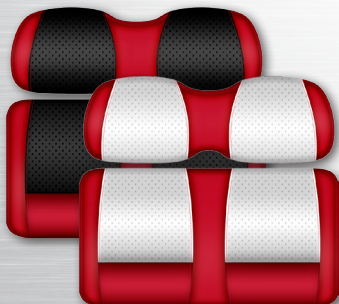

DOUBLETAKE COLOR-MATCH SYSTEM

Body Sets • Dashes • Track Tops • Seat Cushions • Enclosures

RED / BLK • RED / WHT