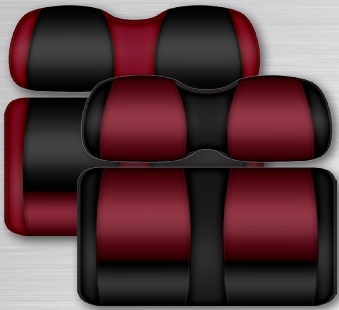

DOUBLETAKE COLOR-MATCH SYSTEM

Body Sets • Dashes • Track Tops • Seat Cushions • Enclosures

ORG / RYL • RYL / ORG

BLK / RYL • RYL / BLK

NVY / SLV • SLV / NVY

BLK / SLV • SLV / BLK

FANATIC SERIES - DELUXE CUSHIONS / CONTINUED