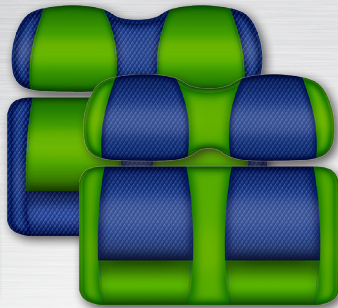

BLU / LIM • LIM / BLU