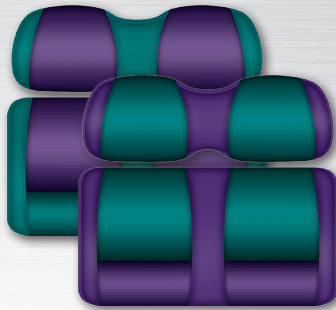

DOUBLETAKE COLOR-MATCH SYSTEM

Body Sets • Dashes • Track Tops • Seat Cushions • Enclosures

ORG / RYL • RYL / ORG

BLK / RYL • RYL / BLK

NVY / SLV • SLV / NVY

BLK / SLV • SLV / BLK

FANATIC SERIES - DELUXE CUSHIONS / CONTINUED

MRN / BLK • BLK / MRN

TEA / BLK • BLK / TEA

TEA / PUR • PUR / TEA

SUN / PUR • PUR / SUN

MZE / MRN • MRN / MZE

MZE / BLK • BLK / MZE

MZE / GRN • GRN / MZE

SUN / NVY • NVY / SUN