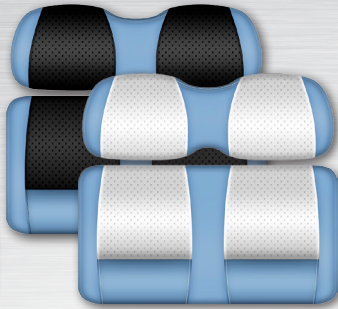

DELUXE CUSHION SETS • CLUBHOUSE SERIES

Made from 100% marine-grade vinyl with UV Protection
A wide variety of vibrant colors / Bold design features a textured accent pattern
Works seamlessly with our DoubleTake® Color-Match System
Thick, molded foam cushions provide superior comfort and support / Choose from black or white options
Available with matching rear seat cushions for all DoubleTake Rear Seat Kits (sold separately)

DOUBLETAKE COLOR-MATCH SYSTEM

Body Sets • Dashes • Track Tops • Seat Cushions • Enclosures

RED / BLK • RED / WHT

ORG / BLK • ORG / WHT

YLW / BLK • YLW / WHT

LIM / BLK • LIM / WHT

CLUBHOUSE SERIES - DELUXE CUSHIONS / CONTINUED

GRN / BLK • GRN / WHT

SKY / BLK • SKY / WHT

BLU / BLK • BLU / WHT

NVY / BLK • NVY / WHT

PUR / BLK • PUR / WHT

BUR / BLK • BUR / WHT

PNK / BLK • PNK / WHT

SND / BLK • SND / WHT