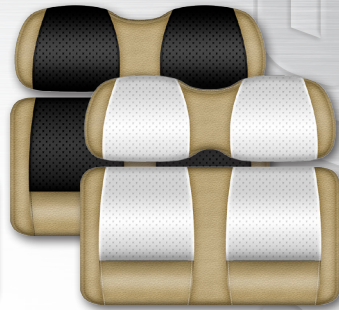

DELUXE CUSHION SETS • CLUBHOUSE SERIES

Made from 100% marine-grade vinyl with UV Protection
A wide variety of vibrant colors / Bold design features a textured accent pattern
Works seamlessly with our DoubleTake® Color-Match System
Thick, molded foam cushions provide superior comfort and support / Choose from black or white options
Available with matching rear seat cushions for all DoubleTake Rear Seat Kits (sold separately)

DOUBLETAKE COLOR-MATCH SYSTEM

Body Sets • Dashes • Track Tops • Seat Cushions • Enclosures

RED / BLK • RED / WHT

ORG / BLK • ORG / WHT

YLW / BLK • YLW / WHT

LIM / BLK • LIM / WHT

CLUBHOUSE SERIES - DELUXE CUSHIONS / CONTINUED

GRN / BLK • GRN / WHT

SKY / BLK • SKY / WHT

BLU / BLK • BLU / WHT

NVY / BLK • NVY / WHT

PUR / BLK • PUR / WHT

BUR / BLK • BUR / WHT

PNK / BLK • PNK / WHT

SND / BLK • SND / WHT

BRZ / BLK • BRZ / WHT

SLV / BLK • SLV / WHT

BLK / BLK • BLK / WHT

WHT / WHT • WHT / BLK

Club Car® Precedent

Yamaha® Drive - Vortex

EXTREME SERIES

DELUXE CUSHIONS