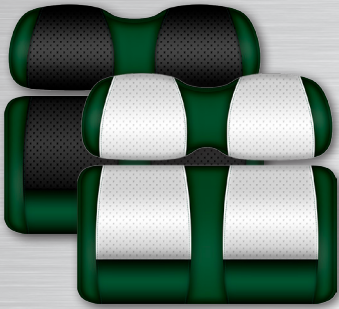

DELUXE CUSHION SETS • CLUBHOUSE SERIES

Made from 100% marine-grade vinyl with UV Protection
A wide variety of vibrant colors / Bold design features a textured accent pattern
Works seamlessly with our DoubleTake® Color-Match System
Thick, molded foam cushions provide superior comfort and support / Choose from black or white options
Available with matching rear seat cushions for all DoubleTake Rear Seat Kits (sold separately)

DOUBLETAKE COLOR-MATCH SYSTEM

Body Sets • Dashes • Track Tops • Seat Cushions • Enclosures

RED / BLK • RED / WHT

ORG / BLK • ORG / WHT

YLW / BLK • YLW / WHT

LIM / BLK • LIM / WHT

CLUBHOUSE SERIES - DELUXE CUSHIONS / CONTINUED

GRN / BLK • GRN / WHT

SKY / BLK • SKY / WHT

BLU / BLK • BLU / WHT

NVY / BLK • NVY / WHT

PUR / BLK • PUR / WHT

BUR / BLK • BUR / WHT

PNK / BLK • PNK / WHT

SND / BLK • SND / WHT