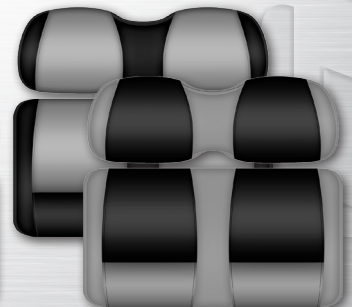

DOUBLETAKE COLOR-MATCH SYSTEM

Body Sets • Dashes • Track Tops • Seat Cushions • Enclosures

ORG / RYL • RYL / ORG

BLK / RYL • RYL / BLK

NVY / SLV • SLV / NVY

BLK / SLV • SLV / BLK

FANATIC SERIES - DELUXE CUSHIONS / CONTINUED