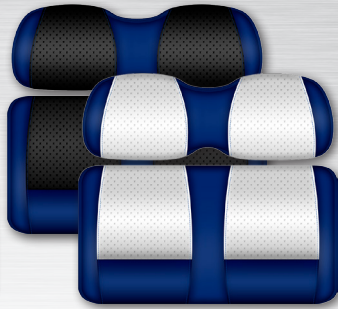

DELUXE CUSHION SETS • CLUBHOUSE SERIES

Made from 100% marine-grade vinyl with UV Protection
A wide variety of vibrant colors / Bold design features a textured accent pattern
Works seamlessly with our DoubleTake® Color-Match System
Thick, molded foam cushions provide superior comfort and support / Choose from black or white options
Available with matching rear seat cushions for all DoubleTake Rear Seat Kits (sold separately)

DOUBLETAKE COLOR-MATCH SYSTEM

Body Sets • Dashes • Track Tops • Seat Cushions • Enclosures

RED / BLK • RED / WHT

ORG / BLK • ORG / WHT

YLW / BLK • YLW / WHT

LIM / BLK • LIM / WHT

CLUBHOUSE SERIES - DELUXE CUSHIONS / CONTINUED

GRN / BLK • GRN / WHT

SKY / BLK • SKY / WHT

BLU / BLK • BLU / WHT

NVY / BLK • NVY / WHT

PUR / BLK • PUR / WHT

BUR / BLK • BUR / WHT

PNK / BLK • PNK / WHT

SND / BLK • SND / WHT