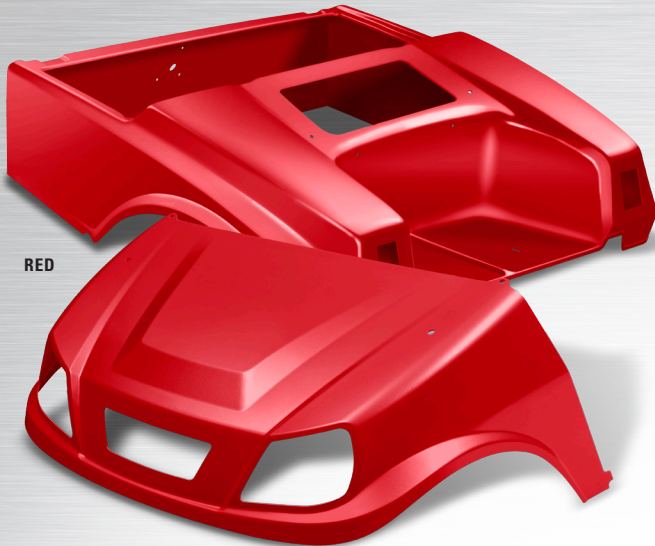

SPARTAN™

BODY SETS

RED