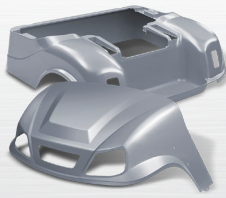

TITAN™

BODY SETS

BODY SETS FOR THE E-Z-GO® TXT

Made from high-impact ABS-Acrylic plastic / High gloss finish
16 vibrant colors to choose from / Solid color throughout - no flaking or chipping
Works seamlessly with our DoubleTake® Color-Match System
Shipped with protective plastic film covering / Includes Grill insert
Titan Light Kit required (sold separately)

DOUBLETAKE® COLOR-MATCH SYSTEM

Body Sets • Dashes • Track Tops • Seat Cushions • Enclosures

SILVER

*Sold separately.