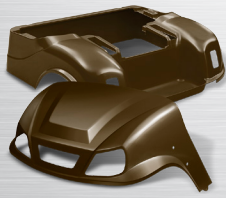

TITAN™

BODY SETS

BODY SETS FOR THE E-Z-GO® TXT

Made from high-impact ABS-Acrylic plastic / High gloss finish
16 vibrant colors to choose from / Solid color throughout - no flaking or chipping
Works seamlessly with our DoubleTake® Color-Match System
Shipped with protective plastic film covering / Includes Grill insert
Titan Light Kit required (sold separately)

DOUBLETAKE® COLOR-MATCH SYSTEM

Body Sets • Dashes • Track Tops • Seat Cushions • Enclosures

BRONZE

*Sold separately.